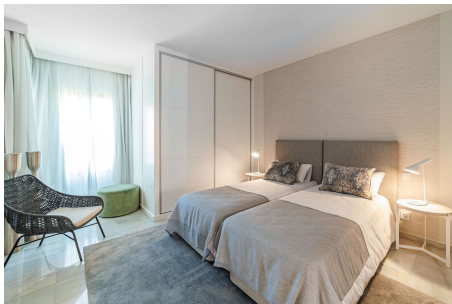

Gallery

Telephone: +34 637 87 73 78
Email: info@banusimmo.com
La Reserva Del Aluzcuz, La Azalia 1 -1B, 29679, Benahavis