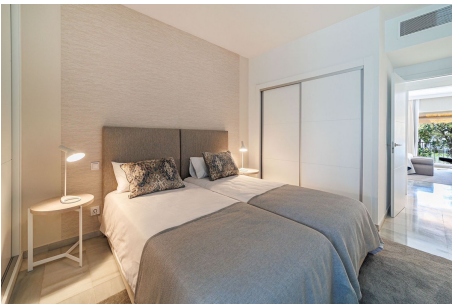

Gallery

Telephone: +34 637 87 73 78
Email: info@banusimmo.com
La Reserva Del Aluzcuz, La Azalia 1 -1B, 29679, Benahavis