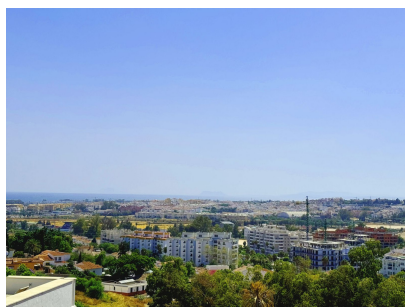

Gallery

Telephone: +34 637 87 73 78

Email: info@banusimmo.com

La Reserva Del Alcuze, La Azalia 1 -1B, 29679, Benahavis

Banus Immo
MARBELLA