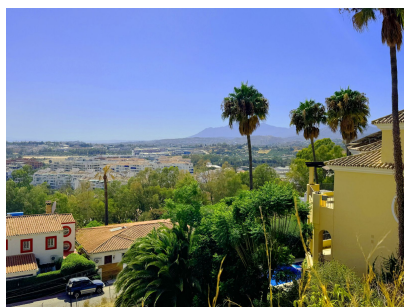

Gallery

Telephone: +34 637 87 73 78

Email: info@banusimmo.com

La Reserva Del Alcuze, La Azalia 1 -1B, 29679, Benahavis

Banus Immo
MARBELLA