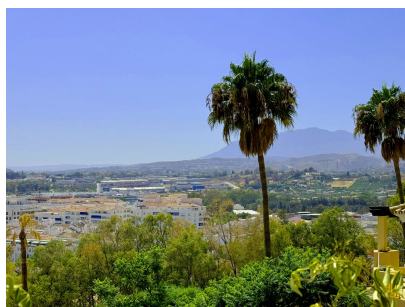

Gallery

Telephone: +34 637 87 73 78

Email: info@banusimmo.com

La Reserva Del Alcuze, La Azalia 1 -1B, 29679, Benahavis

Banus Immo
MARBELLA