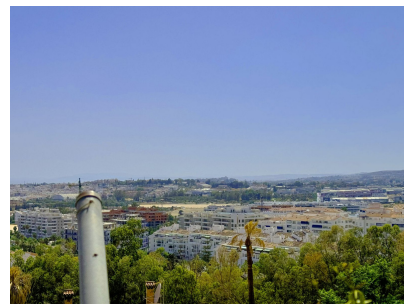

Gallery

Telephone: +34 637 87 73 78

Email: info@banusimmo.com

La Reserva Del Alcuze, La Azalia 1 -1B, 29679, Benahavis

Banus Immo
MARBELLA