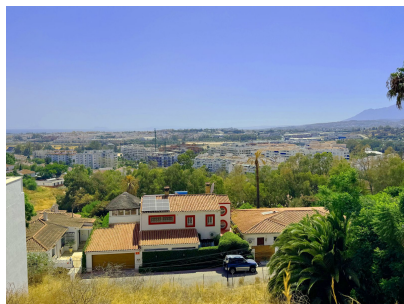

Gallery

Telephone: +34 637 87 73 78

Email: info@banusimmo.com

La Reserva Del Alcuze, La Azalia 1 -1B, 29679, Benahavis

Banus Immo
MARBELLA