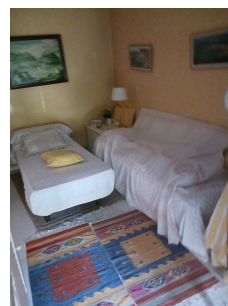

Gallery

Telephone: +34 637 87 73 78

Email: info@banusimmo.com

La Reserva Del Alcuarcz, La Azalia 1 -1B, 29679, Benahavis

Banus Immo
MARBELLA