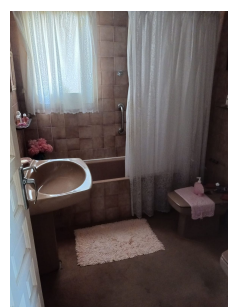

Gallery

Telephone: +34 637 87 73 78

Email: info@banusimmo.com

La Reserva Del Alcuarcz, La Azalia 1 -1B, 29679, Benahavis

Banus Immo
MARBELLA