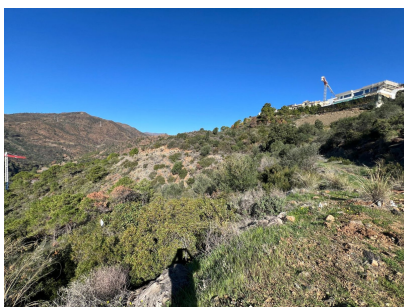

Gallery

Telephone: +34 637 87 73 78

Email: info@banusimmo.com

La Reserva Del Alczucz, La Azalia 1 -1B, 29679, Benahavis