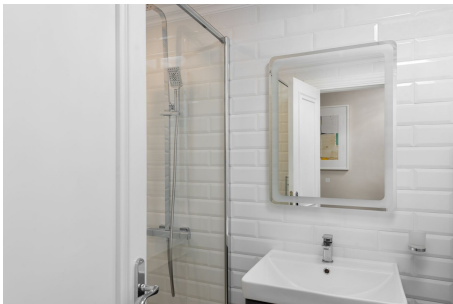

## 3 Bed Apartment For Sale

**€460,000**

**La Quinta, Costa del Sol**

**Ref: R4418578**

Recently reformed ground floor, three bedroom, corner apartment that is West facing with sea views over looking La Quinta Golf. The property is bright and spacious. There is a large terrace that leads straight into the garden that surrounds the front and side of the property which benefits from sun all day long late into the evening. The complex is gated and comes with a communal swimming pool.

# Property Description

**Location:** La Quinta, Costa del Sol, Spain

Recently reformed ground floor, three bedroom, corner apartment that is West facing with sea views over looking La Quinta Golf. The property is bright and spacious. There is a large terrace that leads straight into the garden that surrounds the front and side of the property which benefits from sun all day long late into the evening. The complex is gated and comes with a communal swimming pool.