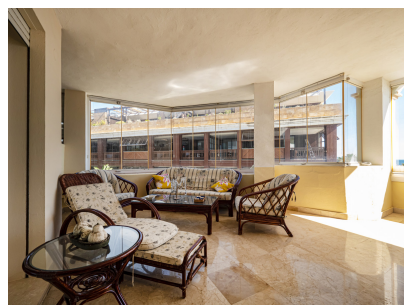

Gallery

Telephone: +34 637 87 73 78

Email: info@banusimmo.com

La Reserva Del Alcuizcuz, La Azalia 1 -1B, 29679, Benahavis

Banus Immo
MARBELLA