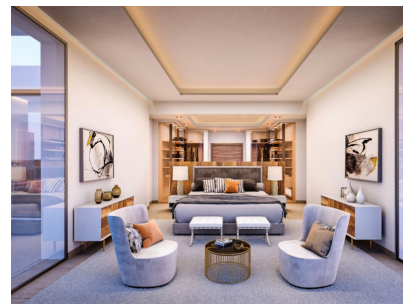

Gallery

Telephone: +34 637 87 73 78

Email: info@banusimmo.com

La Reserva Del Alcuzcuz, La Azalia 1 -1B, 29679, Benahavis