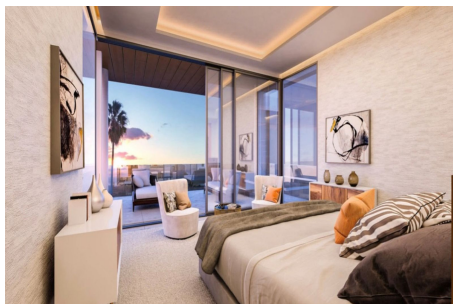

Gallery

Telephone: +34 637 87 73 78

Email: info@banusimmo.com

La Reserva Del Alcuzcuz, La Azalia 1 -1B, 29679, Benahavis