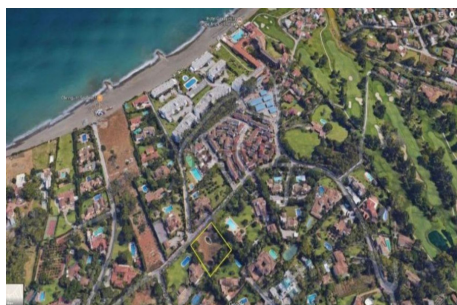

Gallery

Telephone: +34 637 87 73 78

Email: info@banusimmo.com

La Reserva Del Alcazucuz, La Azalia 1 -1B, 29679, Benahavis