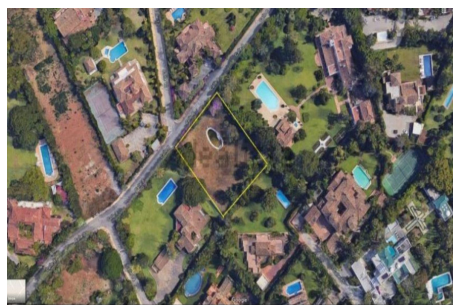

Gallery

Telephone: +34 637 87 73 78

Email: info@banusimmo.com

La Reserva Del Alcazucuz, La Azalia 1 -1B, 29679, Benahavis