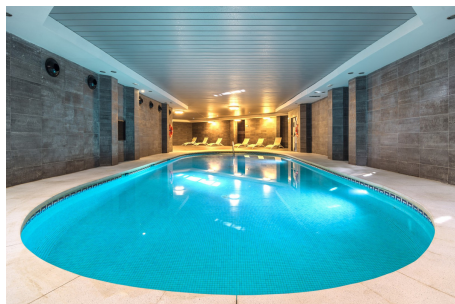

4 Bed Apartment For Sale

€1,163,500

Puerto Banús, Costa del Sol

Ref: R2875823

A fantastic 4 bedroom apartment set within the beautiful Las Mimosas complex minutes away from the famous Puerto Banus. 7000 sq mtrs of tropical gardens these apartments are beautifully designed. Entering you have home automation system to allow lights and shutters to open while also controlling the security. Large living areas and good size bedrooms. Underfloor heating throughout, 24 hr security and indoor pool with spa.

Telephone: +34 637 87 73 78

Email: info@banusimmo.com

La Reserva Del Alcuaz, La Azalia 1 -1B, 29679, Benahavis

Banus Immo
MARBELLA

Gallery

Property Description

Location: Puerto Banús, Costa del Sol, Spain

A fantastic 4 bedroom apartment set within the beautiful Las Mimosas complex minutes away from the famous Puerto Banus. 7000 sq mtrs of tropical gardens these apartments are beautifully designed. Entering you have home automation system to allow lights and shutters to open while also controlling the security. Large living areas and good size bedrooms. Underfloor heating throughout, 24 hr security and indoor pool with spa.