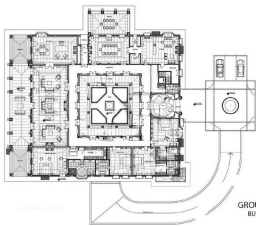

Telephone: +34 637 87 73 78

Email: info@banusimmo.com

La Reserva Del Alczucz, La Azalia 1 -1B, 29679, Benahavis

Banus Immo
MARBELLA

Gallery

BASEMENT FLOOR PLAN
BUILT AREA: 717.48 m²

GROUND FLOOR PLAN
BUILT AREA: 1902.26 m²

The 2,215 m² estate is distributed over two levels. A stunning ground floor layout beautifully wraps around the central open courtyard with a water feature. The estates basement, accommodates an 8+ luxury garage, gym, sauna, spa, wine cellar, cinema and much more. The property offers a one-off, very unique layout, with expansive living areas and generous ensuite bedrooms. The spectacular living room with high ceilings portrays beautiful panoramic views, as well as access to the large porches, terraces and amazing resort-like pool and garden area. Outdoor facilities of the estate include a 180 m² swimming pool with pool house, chillout lounge area with fire feature and sea views, a beautiful outdoor dining lounge with water features, a stunning palm alley driveway, as well as outside parking for multiple cars and a helipad.