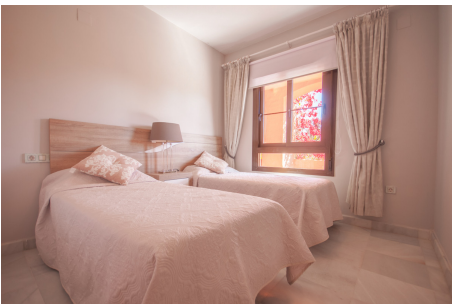

Gallery

Telephone: +34 637 87 73 78

Email: info@banusimmo.com

La Reserva Del Alcuizcuz, La Azalia 1 -1B, 29679, Benahavis

Banus Immo
MARBELLA