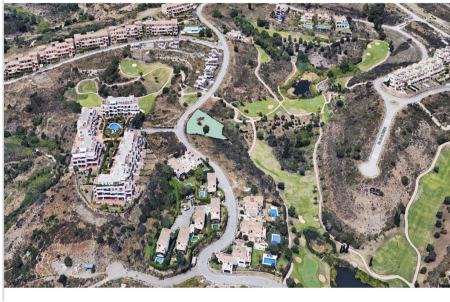

Plot For Sale

Selwo, Costa del Sol

€430,000

Ref: R3832903

Amazing plot with sea views in La Resina Golf in Selwo. Plot size 1130m². Potential to build a villa of 282,50m² giving an occupation of plot size of 25%. Designated residential plot in pgou. No architect project in place. More information coming soon.

Telephone: +34 637 87 73 78

Email: info@banusimmo.com

La Reserva Del Alczucz, La Azalia 1 -1B, 29679, Benahavis

Banus Immo
MARBELLA

Gallery

Property Description

Location: Selwo, Costa del Sol, Spain

Amazing plot with sea views in La Resina Golf in Selwo.

Plot size 1130m².

Potential to build a villa of 282,50m² giving an occupation of plot size of 25%.

Designated residential plot in pgou.

No architect project in place.

More information coming soon.