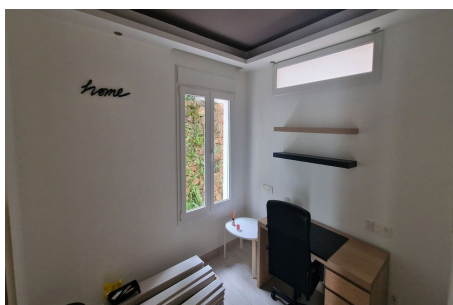

Gallery

Telephone: +34 637 87 73 78

Email: info@banusimmo.com

La Reserva Del Alcuizcuz, La Azalia 1 -1B, 29679, Benahavis

Banus Immo
MARBELLA