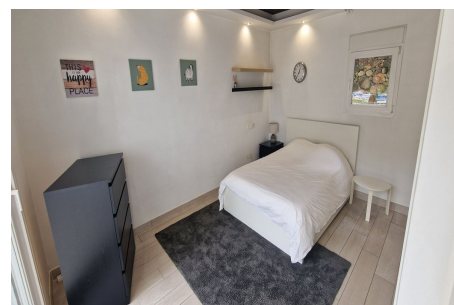

Gallery

Telephone: +34 637 87 73 78

Email: info@banusimmo.com

La Reserva Del Alcuizcuz, La Azalia 1 -1B, 29679, Benahavis

Banus Immo
MARBELLA