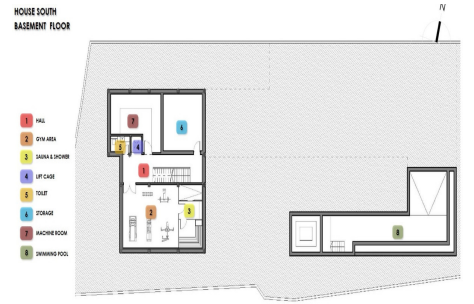

Plot For Sale

€1,300,000

El Rosario, Costa del Sol

Ref: R3501808

SEA VIEW DEVELOPMENT OPPORTUNITY! Two adjoining development plots of 1200m2 each with panoramic sea views. Full project included with architects plans and planning permission approved to build two contemporary sea view villas (estimated resale value of €2.9M each based upon high spec finish). A prime site for development of 2 new sea view villas in El Rosario.

Telephone: +34 637 87 73 78

Email: info@banusimmo.com

La Reserva Del Alcuzcuz, La Azalia 1 -1B, 29679, Benahavis

Banus Immo
MARBELLA

Gallery

Property Description

Location: El Rosario, Costa del Sol, Spain

SEA VIEW DEVELOPMENT OPPORTUNITY! Two adjoining development plots of 1200m² each with panoramic sea views. Full project included with architects plans and planning permission approved to build two contemporary sea view villas (estimated resale value of €2.9M each based upon high spec finish). A prime site for development of 2 new sea view villas in El Rosario.

Additional Info

For Sale	Type: Plot	Land Area: 2400 sq m
Setting: Close To Golf	Close To Shops	Close To Sea
Close To Schools	Urbanisation	Orientation: South East
South	Views: Sea	Panoramic
Category: Investment	With Planning Permission	Contemporary
Land Size : 2400 sq m		