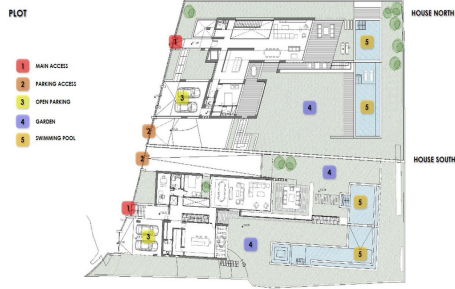

Plot For Sale

€1,300,000

El Rosario, Costa del Sol

Ref: R3501808

SEA VIEW DEVELOPMENT OPPORTUNITY! Two adjoining development plots of 1200m2 each with panoramic sea views. Full project included with architects plans and planning permission approved to build two contemporary sea view villas (estimated resale value of €2.9M each based upon high spec finish). A prime site for development of 2 new sea view villas in El Rosario.

Telephone: +34 637 87 73 78

Email: info@banusimmo.com

La Reserva Del Alcuzcuz, La Azalia 1 -1B, 29679, Benahavis

Banus Immo
MARBELLA

Gallery

Property Description

Location: El Rosario, Costa del Sol, Spain

SEA VIEW DEVELOPMENT OPPORTUNITY! Two adjoining development plots of 1200m² each with panoramic sea views. Full project included with architects plans and planning permission approved to build two contemporary sea view villas (estimated resale value of €2.9M each based upon high spec finish). A prime site for development of 2 new sea view villas in El Rosario.

Additional Info

For Sale	Type: Plot	Land Area: 2400 sq m
Setting: Close To Golf	Close To Shops	Close To Sea
Close To Schools	Urbanisation	Orientation: South East
South	Views: Sea	Panoramic
Category: Investment	With Planning Permission	Contemporary
Land Size : 2400 sq m		