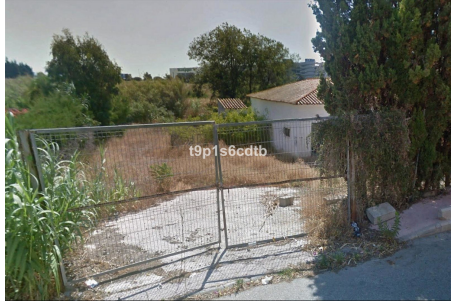

Plot For Sale

Puerto Banús, Costa del Sol

€975,000

Ref: R3499288

Fantastic 1507 sqm plot located in Nueva Andalucía, 4 minutes walk from Puerto Banús, bordering a green area and uninterrupted views towards Sierra Blanca and Banús. IDEAL INVESTOR, for the construction of one or two single-family homes; It also supports use for the construction of a general medicine clinic or nursery. UE-2, with a buildable area of 30%, in PB + 1.

Telephone: +34 637 87 73 78

Email: info@banusimmo.com

La Reserva Del Alczucuz, La Azalia 1 -1B, 29679, Benahavis

BanusImmo
MARBELLA

Gallery

Property Description

Location: Puerto Banús, Costa del Sol, Spain

Fantastic 1507 sqm plot located in Nueva Andalucía, 4 minutes walk from Puerto Banús, bordering a green area and uninterrupted views towards Sierra Blanca and Banús.

Additional Info

For Sale	Type: Plot	Area: 115 sq m
Land Area: 1507 sq m	Setting: Country	Close To Golf
Close To Port	Close To Shops	Close To Sea
Close To Town	Close To Schools	Urbanisation
Orientation: South East	Condition: Restoration Required	Views: Mountain
Port	Country	Panoramic
Forest	Utilities: Electricity	Telephone
Category: Beachfront	Cheap	Golf
Investment	Resale	Built Area : 115 sq m
Land Size : 1507 sq m		