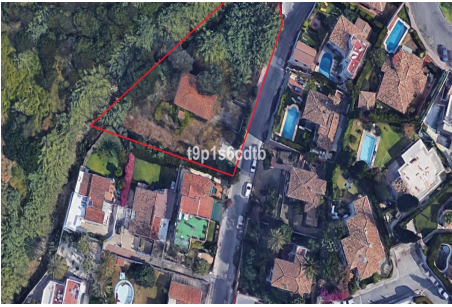

Plot For Sale

Puerto Banús, Costa del Sol

€975,000

Ref: R3499288

Fantastic 1507 sqm plot located in Nueva Andalucía, 4 minutes walk from Puerto Banús, bordering a green area and uninterrupted views towards Sierra Blanca and Banús. IDEAL INVESTOR, for the construction of one or two single-family homes; It also supports use for the construction of a general medicine clinic or nursery. UE-2, with a buildable area of 30%, in PB + 1.

Telephone: +34 637 87 73 78

Email: info@banusimmo.com

La Reserva Del Alczucuz, La Azalia 1 -1B, 29679, Benahavis

BanusImmo
MARBELLA

Gallery

Property Description

Location: Puerto Banús, Costa del Sol, Spain

Fantastic 1507 sqm plot located in Nueva Andalucía, 4 minutes walk from Puerto Banús, bordering a green area and uninterrupted views towards Sierra Blanca and Banús.

Additional Info

For Sale	Type: Plot	Area: 115 sq m
Land Area: 1507 sq m	Setting: Country	Close To Golf
Close To Port	Close To Shops	Close To Sea
Close To Town	Close To Schools	Urbanisation
Orientation: South East	Condition: Restoration Required	Views: Mountain
Port	Country	Panoramic
Forest	Utilities: Electricity	Telephone
Category: Beachfront	Cheap	Golf
Investment	Resale	Built Area : 115 sq m
Land Size : 1507 sq m		